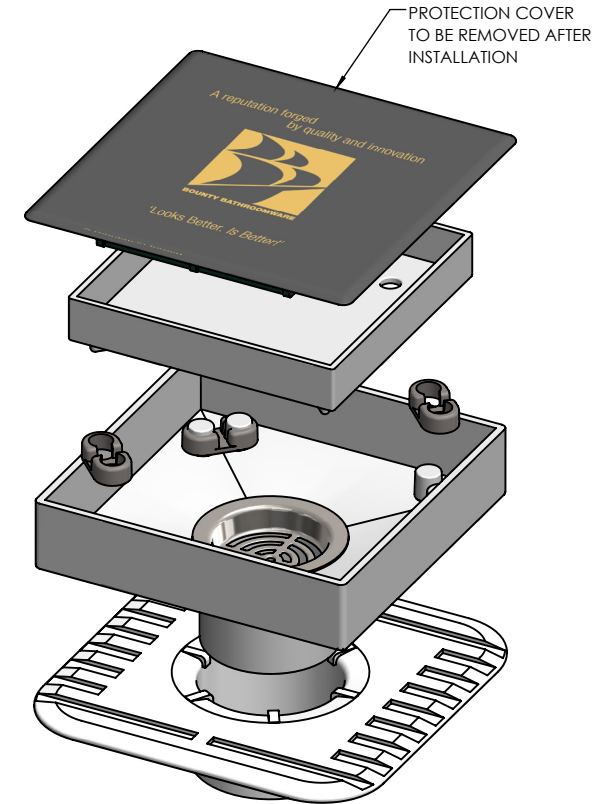

SQUARE BERMUDA MEGAFLEX™ 100x100mm 50mm OUTLET

FLOOR WASTES

- ✓ Solid brass construction
- ✓ With ABS megaflex™ base
- ✓ Protective cover for Installation, Sound Dampeners as standard

CODE	OUTLET SIZE	FINISH	CTN QTY
71611.01	50mm	Chrome	20

Available Finishes

.01 Chrome

.25 Matt Black