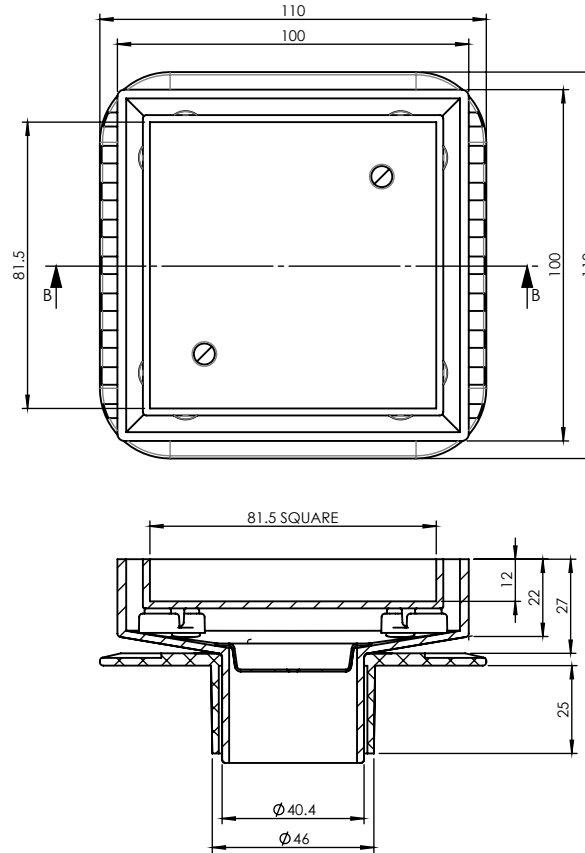

SQUARE BERMUDA MEGAFLEX™ 100x100mm 50mm OUTLET

FLOOR WASTES

- ✓ Solid brass construction
- ✓ With ABS megaflex™ base
- ✓ Protective cover for Installation, Sound Dampeners as standard

CODE	OUTLET SIZE	FINISH	CTN QTY
71611.01	50mm	Chrome	20