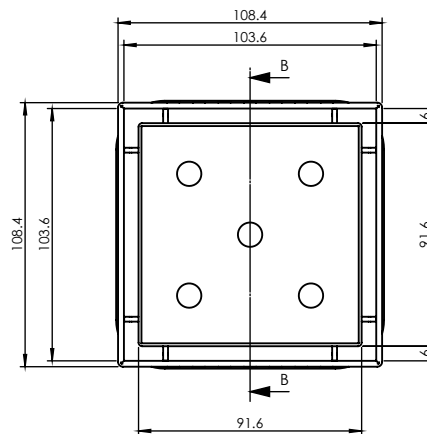

316 STAINLESS STEEL SQUARE TILE INSERT WITH MEGAFLEX™ 50mm OUTLET

FLOOR WASTES

- ✓ Tile Insert: 316 Marine Grade Stainless Steel
- ✓ Megaflex Base: A.B.S.
- ✓ Outlet Size: 50mm

CODE	OUTLET SIZE	FINISH	CTN QTY
71615.12	50mm	Polished SS	20

ITEM	PART No.	DESCRIPTION	QTY.
1	100264	Megaflex SS316 Square Waste 50	1
2	100170	TILE INSERT SS316	1
3	93903	MX 50mm MegaFlex Flange	1