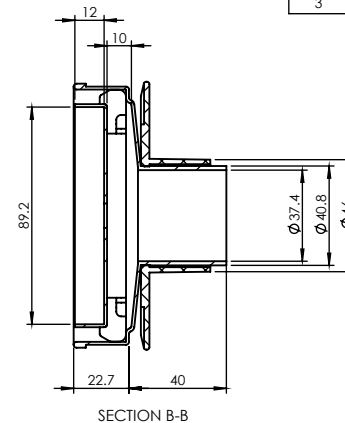

316 STAINLESS STEEL SQUARE TILE INSERT WITH MEGAFLEX™ 50mm OUTLET

FLOOR WASTES

- ✓ Tile Insert: 316 Marine Grade Stainless Steel
- ✓ Megaflex Base: A.B.S.
- ✓ Outlet Size: 50mm

CODE	OUTLET SIZE	FINISH	CTN QTY
71615.12	50mm	Polished SS	20

ITEM	PART No.	DESCRIPTION	QTY.
1	100264	Megaflex SS316 Square Waste 50	1
2	100170	TILE INSERT SS316	1
3	93903	MX 50mm MegaFlex Flange	1