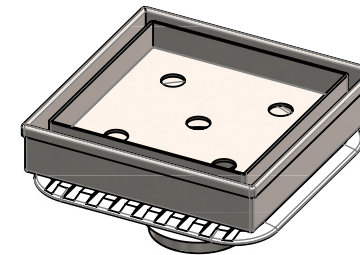

# 316 ACERO INOXIDABLE CUADRADO PARA INSERTAR PISO WITH MEGAFLEX™ 50mm SALIDA

FLOOR WASTES

- ✓ Insetatr piso: 316 Marine Grade Stainless Steel
- ✓ Megaflex base: A.B.S.
- ✓ Salida: 50mm

| CODE     | OUTLET SIZE | FINISH      | CTN QTY |
|----------|-------------|-------------|---------|
| 71615.12 | 50mm        | Polished SS | 20      |

| ITEM | PART No. | DESCRIPTION                    | QTY. |
|------|----------|--------------------------------|------|
| 1    | 100264   | Megaflex SS316 Square Waste 50 | 1    |
| 2    | 100170   | TILE INSERT SS316              | 1    |
| 3    | 93903    | MX 50mm MegaFlex Flange        | 1    |