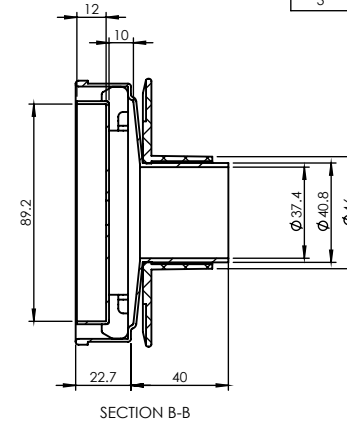

# 316 ACERO INOXIDABLE CUADRADO PARA INSERTAR PISO WITH MEGAFLEX™ 50mm SALIDA

FLOOR WASTES

- ✓ Insetatr piso: 316 Marine Grade Stainless Steel
- ✓ Megaflex base: A.B.S.
- ✓ Salida: 50mm

| CODE     | OUTLET SIZE | FINISH      | CTN QTY |
|----------|-------------|-------------|---------|
| 71615.12 | 50mm        | Polished SS | 20      |

| ITEM | PART No. | DESCRIPTION                    | QTY. |
|------|----------|--------------------------------|------|
| 1    | 100264   | Megaflex SS316 Square Waste 50 | 1    |
| 2    | 100170   | TILE INSERT SS316              | 1    |
| 3    | 93903    | MX 50mm MegaFlex Flange        | 1    |