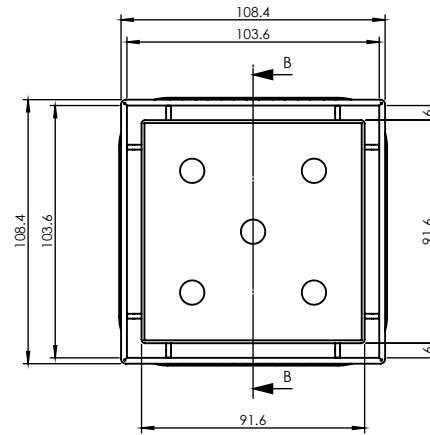

# 316 ACERO INOXIDABLE CUADRADO PARA INSERTAR PISO WITH MEGAFLEX™ 50mm SALIDA

FLOOR WASTES

- ✓ Insetatr piso: 316 Marine Grade Stainless Steel
- ✓ Megaflex base: A.B.S.
- ✓ Salida: 50mm

| CODE     | OUTLET SIZE | FINISH      | CTN QTY |
|----------|-------------|-------------|---------|
| 71615.12 | 50mm        | Polished SS | 20      |

| ITEM | PART No. | DESCRIPTION                    | QTY. |
|------|----------|--------------------------------|------|
| 1    | 100264   | Megaflex SS316 Square Waste 50 | 1    |
| 2    | 100170   | TILE INSERT SS316              | 1    |
| 3    | 93903    | MX 50mm MegaFlex Flange        | 1    |