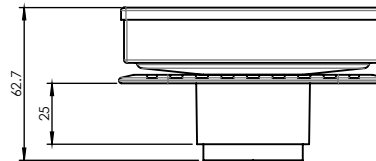

# 316 ACERO INOXIDABLE CUADRADO PARA INSERTAR PISO WITH MEGAFLEX™ 50mm SALIDA

FLOOR WASTES

- ✓ Insetatr piso: 316 Marine Grade Stainless Steel
- ✓ Megaflex base: A.B.S.
- ✓ Salida: 50mm

| CODE     | OUTLET SIZE | FINISH      | CTN QTY |
|----------|-------------|-------------|---------|
| 71615.12 | 50mm        | Polished SS | 20      |

| ITEM | PART No. | DESCRIPTION                    | QTY. |
|------|----------|--------------------------------|------|
| 1    | 100264   | Megaflex SS316 Square Waste 50 | 1    |
| 2    | 100170   | TILE INSERT SS316              | 1    |
| 3    | 93903    | MX 50mm MegaFlex Flange        | 1    |