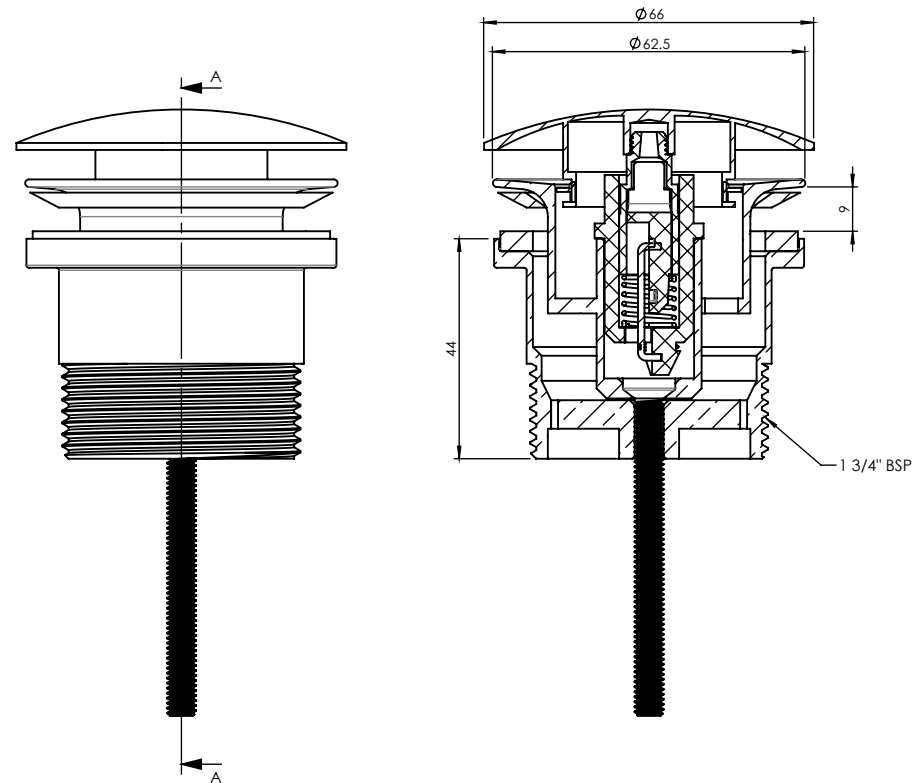

# FOUR-IN-ONE™ MUSHROOM 32/40mm POP UP

PLUG & WASTES

- ✓ Revolutionary self-lubrication / Anti Jam Acetal mechanism
- ✓ Innovative lift out mechanism
- ✓ Easy to clean
- ✓ Universal fit 32/40mm with or without overflow

CODE	OUTLET SIZE	FINISH	CTN QTY
71625.01	40mm	Chrome	60