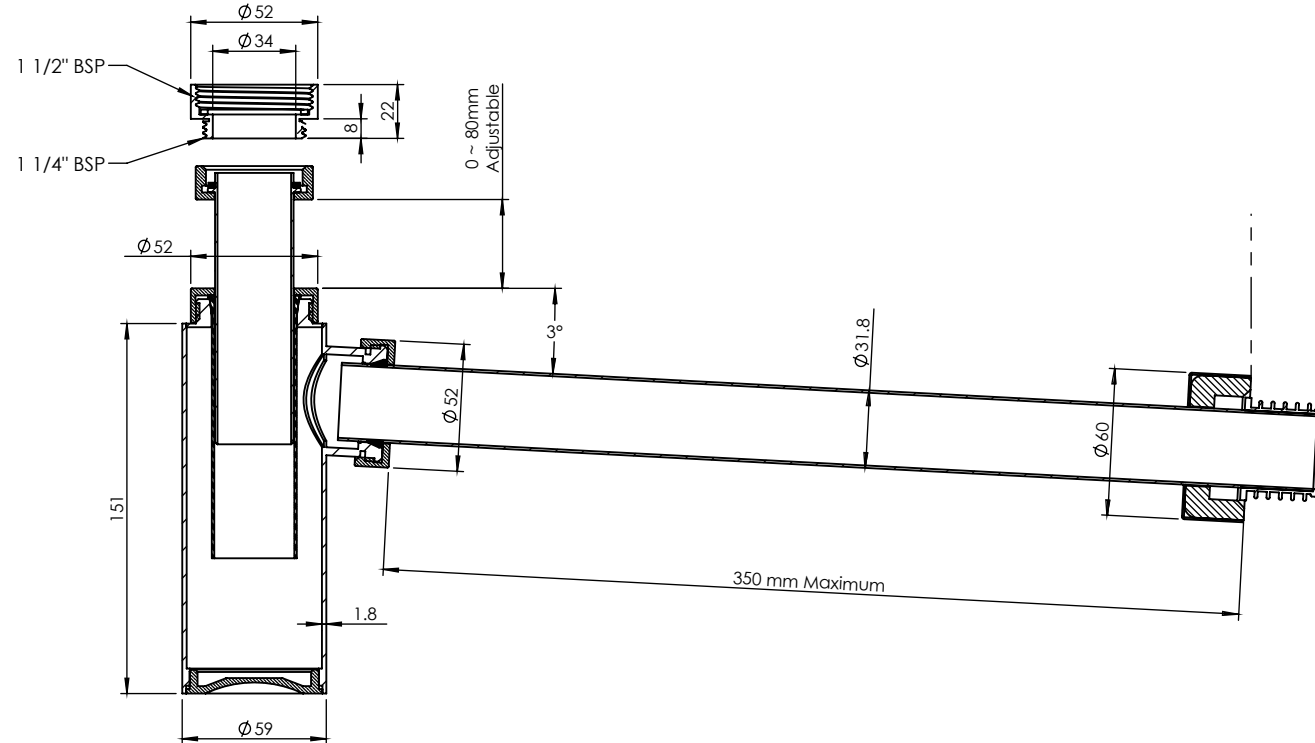

**SE CONECTA AL BOUNTY BRASSWARE
CONTRACONASTA "Pop Down®" 40mm**

**LA TRAMPA "Bottle Trap"
32 / 40mm**

- ☑ Suits wall hung basins
- ☑ Suits 32-40mm waste connection
- ☑ Watermark approved

CODE	OUTLET SIZE	FINISH	CTN QTY
71631.01	Connects to 32/40mm Trap	Chrome	10